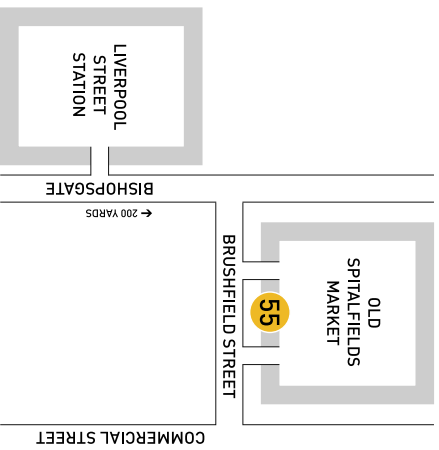

exhibition of contemporary african art
sculpture, paintings and prints

55 brushfield street, spitalfields market (near liverpool street station)
october 11-27 open 12-8pm

We're holding our first major exhibition of contemporary African art at 55 Brushfield Street, off Bishopsgate and close to Liverpool Street station, from **11 October to 27 October**. Come and see stunning stone sculpture from Zimbabwe, fantastic oil paintings from Uganda, and much more.